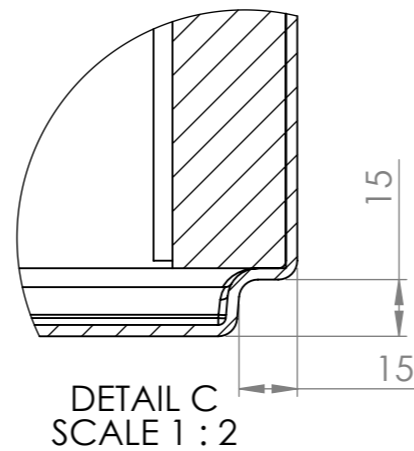

SECTION A-A

ITEM NO.	PART NUMBER	DESCRIPTION	QTY.
1	PB5.1 Polyester		1
2	PB5.1 EPS60 2		4
3	PB5.1 EPS60		8

DRAWN	Joris Koppens	DATE	3-10-2019
REVISION			

TITLE:	3mm Fibreglass	
Drawing:	PB5.1 1000x1000x800	A3